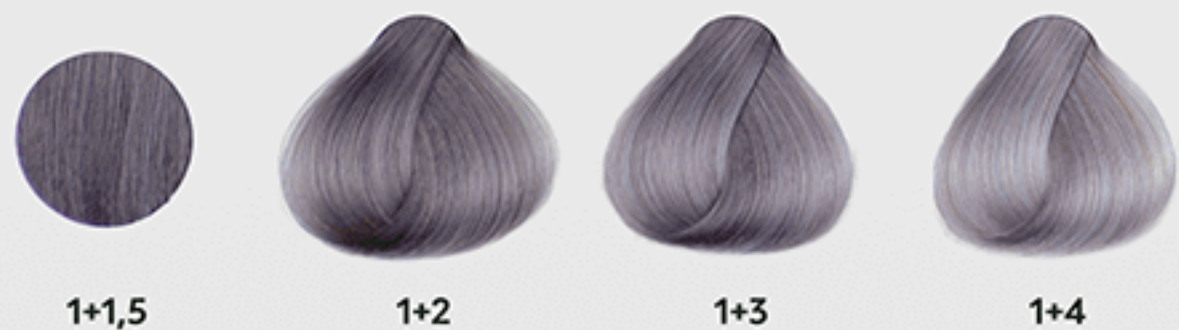

ssime METÁLICOS

HAIRSSIME
|||||

.111 MAGNETIC SAPPHIRE

.24 DIAMOND ROSE

.12 MOON STONE

.11 GRAY SAPPHIRE

.22 ENIGMATIC AMETHYST

.31 NATIVE GOLD