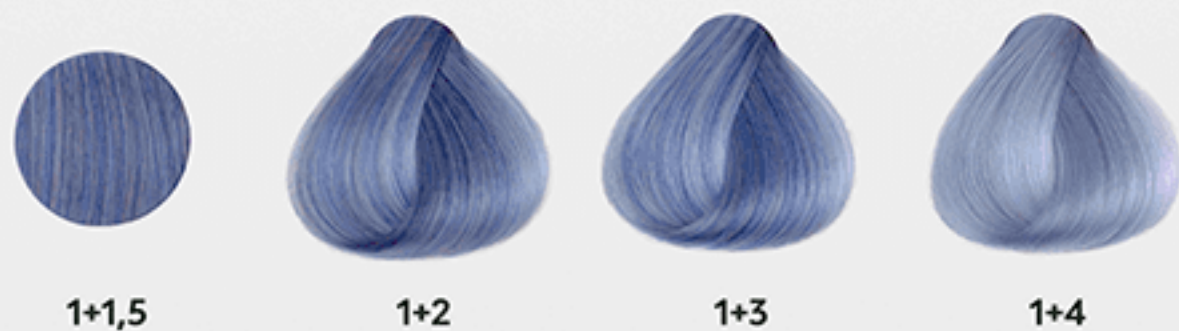

ssime METÁLICOS

HAIRSSIME
|||||

.111 MAGNETIC SAPPHIRE

.24 DIAMOND ROSE

.12 MOON STONE

.11 GRAY SAPPHIRE

.22 ENIGMATIC AMETHYST

.31 NATIVE GOLD