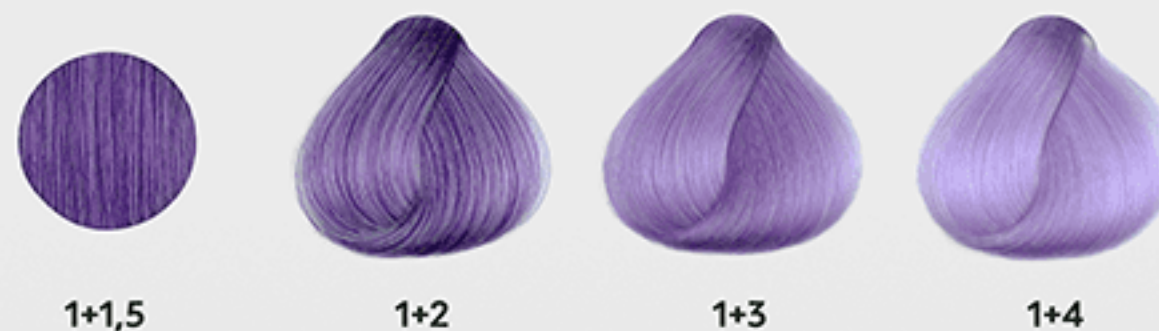

ssime METÁLICOS

HAIRSSIME
|||||

.111 MAGNETIC SAPPHIRE

.24 DIAMOND ROSE

.12 MOON STONE

.11 GRAY SAPPHIRE

.22 ENIGMATIC AMETHYST

.31 NATIVE GOLD